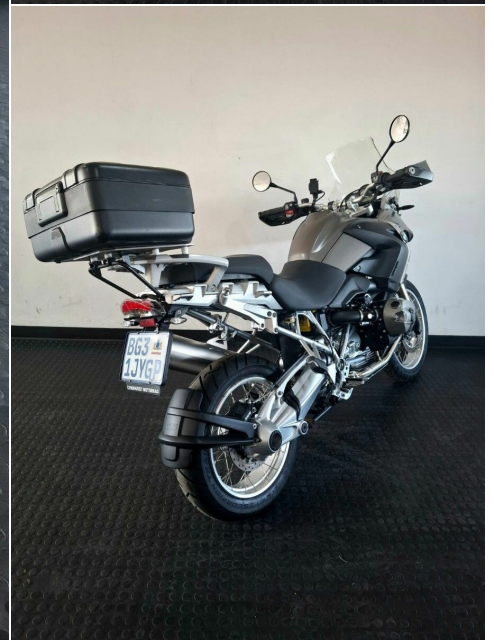

2011 BMW R1200

R 119,998

GS 1,170cc Manual

Registered
2011

Mileage
53,405 km

Engine Size
1,170 cc

Fuel Type
Petrol

Transmission
Manual

Fuel Consumption
N/A

Features

- Ostra Grey Metallic Matt
- Exclusive Pack
- Tyre Pressure Control
- Left asymmetrical headlight
- Electronic Suspension Adjustment
- Integral ABS
- ESA Electric Suspension Adjustment
- Heated Grips
- ASC