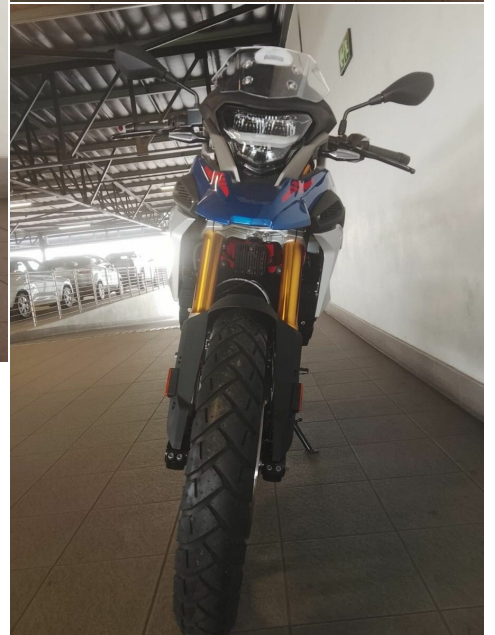

2026 BMW G310

R 93,450

GS STYLE SPORT 313cc Manual

Registered
2026

Mileage
4,000 km

Engine Size
313 cc

Fuel Type
Petrol

Transmission
Manual

Fuel Consumption
N/A

Features

- ABS
- Onboard Computer
- Warranty

BMW Motorrad

West Rand

Cnr Shearwater & Cannet Road, Little Falls, Roodepoort, 1724 South Africa

011 761 3500

Opening Hours