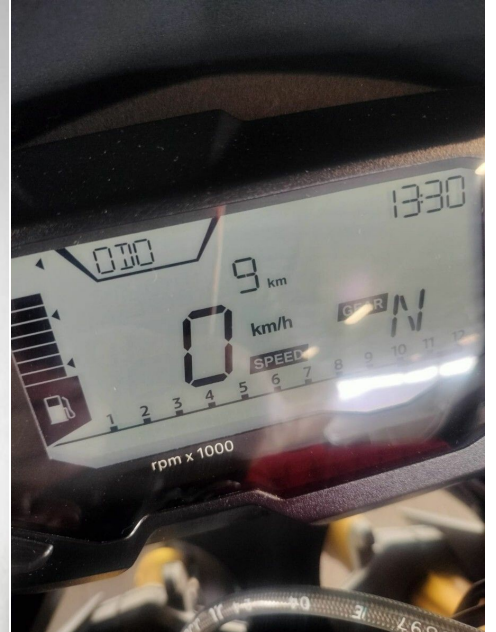

2025 BMW G310

R 79,995

GS POLAR WHITE 313cc Manual

Registered
2025

Mileage
4,000 km

Engine Size
313 cc

Fuel Type
Petrol

Transmission
Manual

Fuel Consumption
N/A

Features

- ABS
- Onboard Computer

BMW Motorrad

West Rand

Cnr Shearwater & Cannel Road, Little Falls, Roodepoort, 1724 South Africa

011 761 3500

Opening Hours